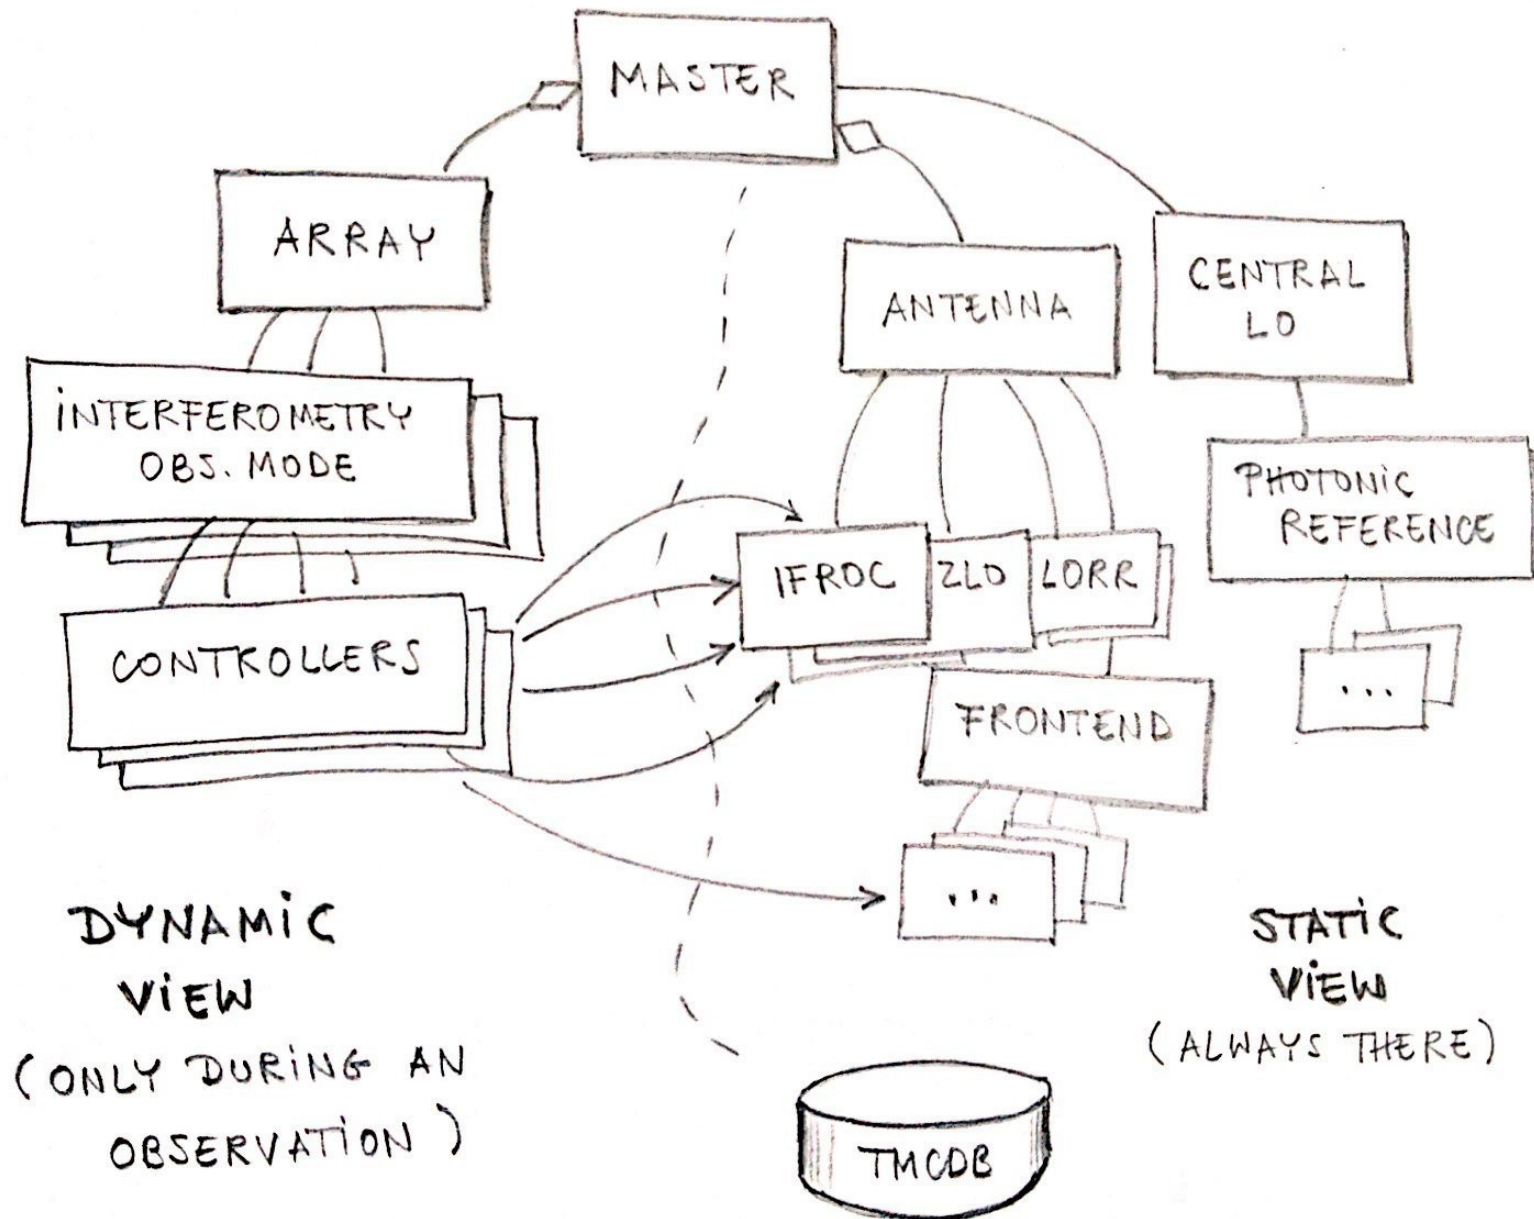

ALMA Software Overview

*Rafael Hiriart – ALMA SW Workshop
September 2013*

Bird-eye View

... In More Detail

ACS Framework

CONTROL Architecture

Device Architecture

Obs. Modes, Scans & Subscans

(THE OBS. MODE IS A "FAT" COMPONENT.)

DC, Telcal & QuickLook

Baseline Correlator