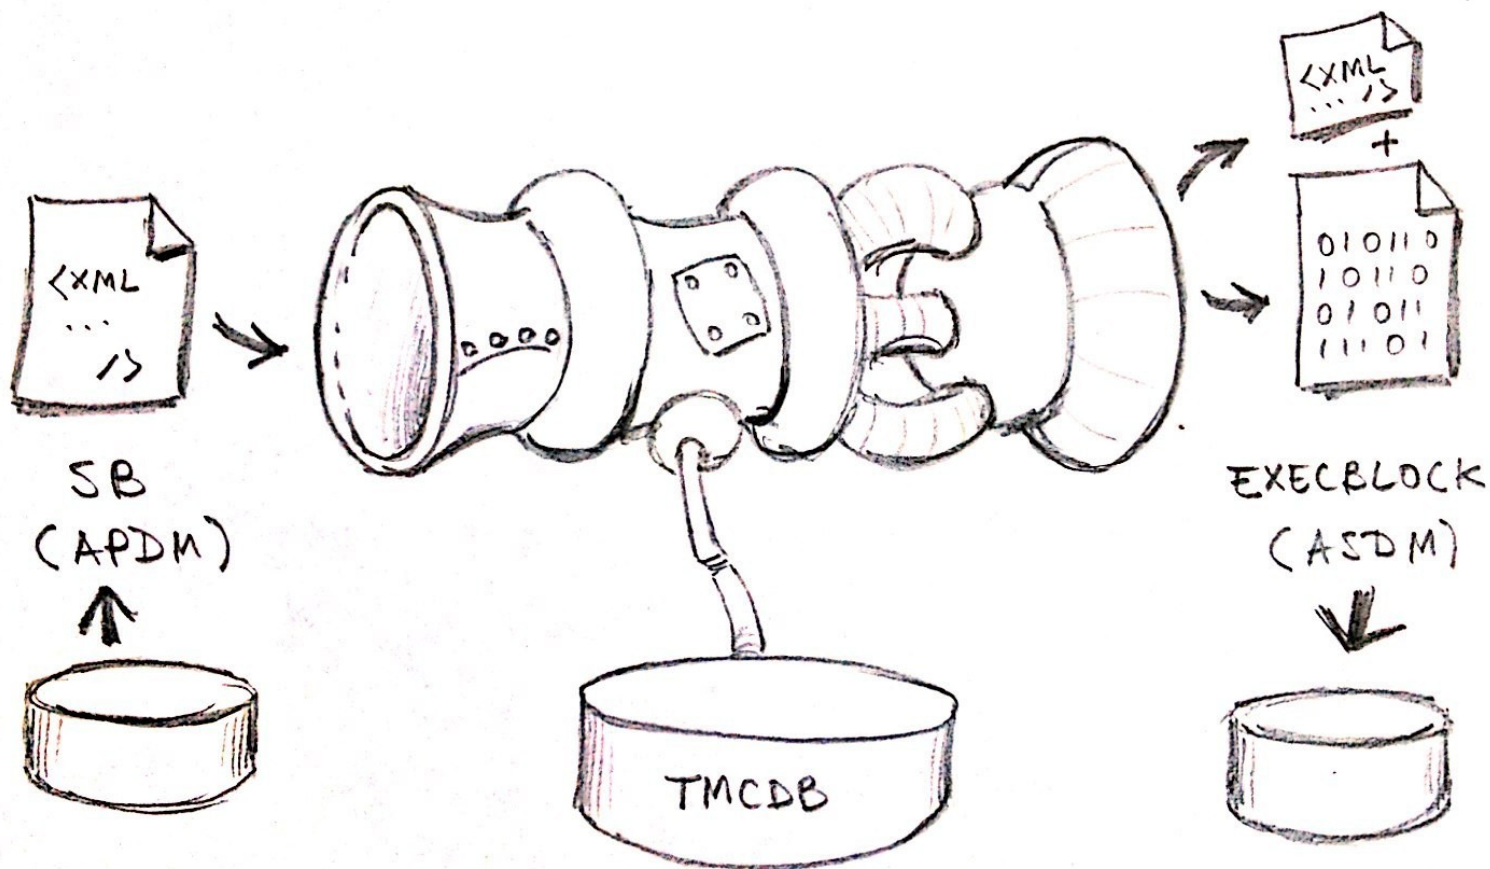

ALMA Software Overview

*Rafael Hiriart – ALMA SW Workshop
September 2013*

Bird-eye View

... In More Detail

ACS Framework

CONTROL Architecture

Device Architecture

Obs. Modes, Scans & Subscans

(THE OBS. MODE IS A "FAT" COMPONENT.)

DC, Telcal & QuickLook

Baseline Correlator