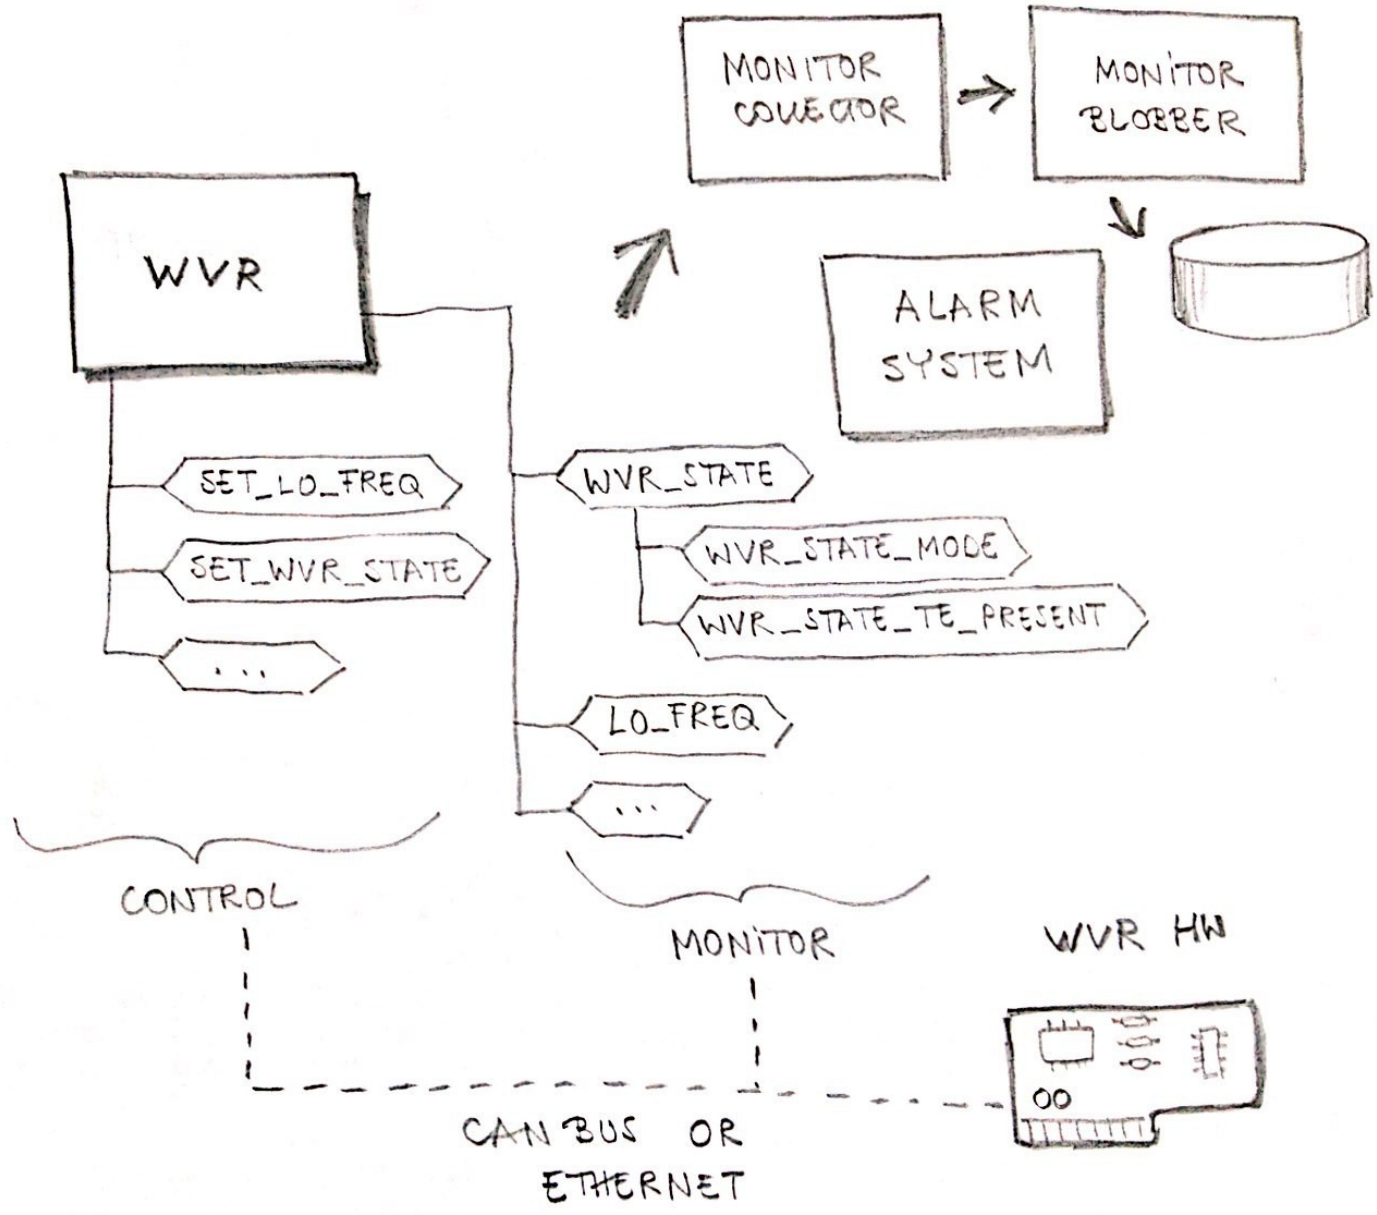

ALMA Software Overview

*Rafael Hiriart – ALMA SW Workshop
September 2013*

Bird-eye View

... In More Detail

ACS Framework

CONTROL Architecture

Device Architecture

Obs. Modes, Scans & Subscans

(THE OBS. MODE IS A "FAT" COMPONENT.)

DC, Telcal & QuickLook

Baseline Correlator