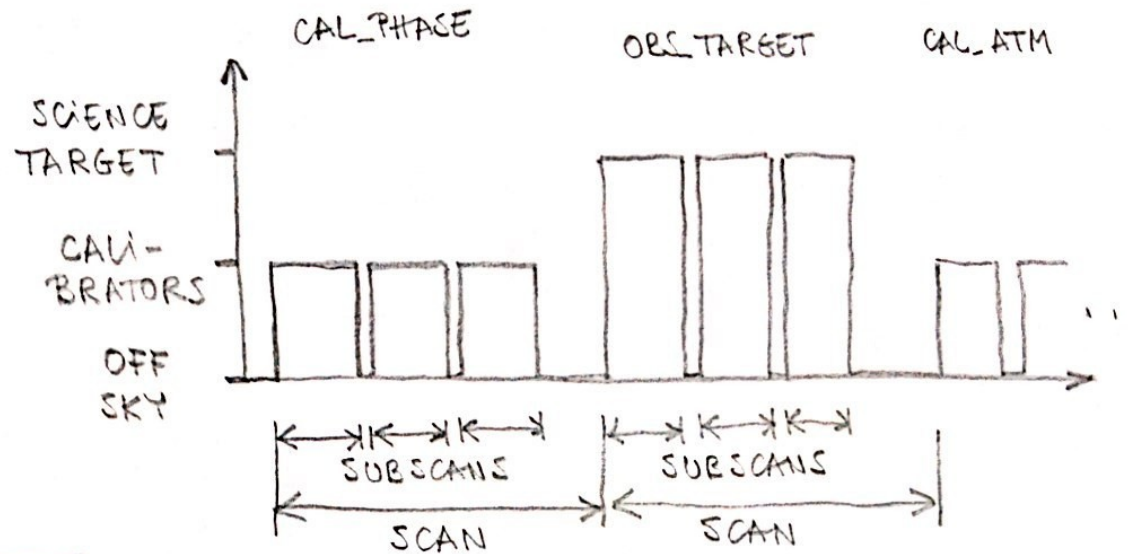

ALMA Software Overview

*Rafael Hiriart – ALMA SW Workshop
September 2013*

Bird-eye View

... In More Detail

ACS Framework

CONTROL Architecture

Device Architecture

Obs. Modes, Scans & Subscans

(THE OBS. MODE IS A "FAT" COMPONENT.)

DC, Telcal & QuickLook

Baseline Correlator