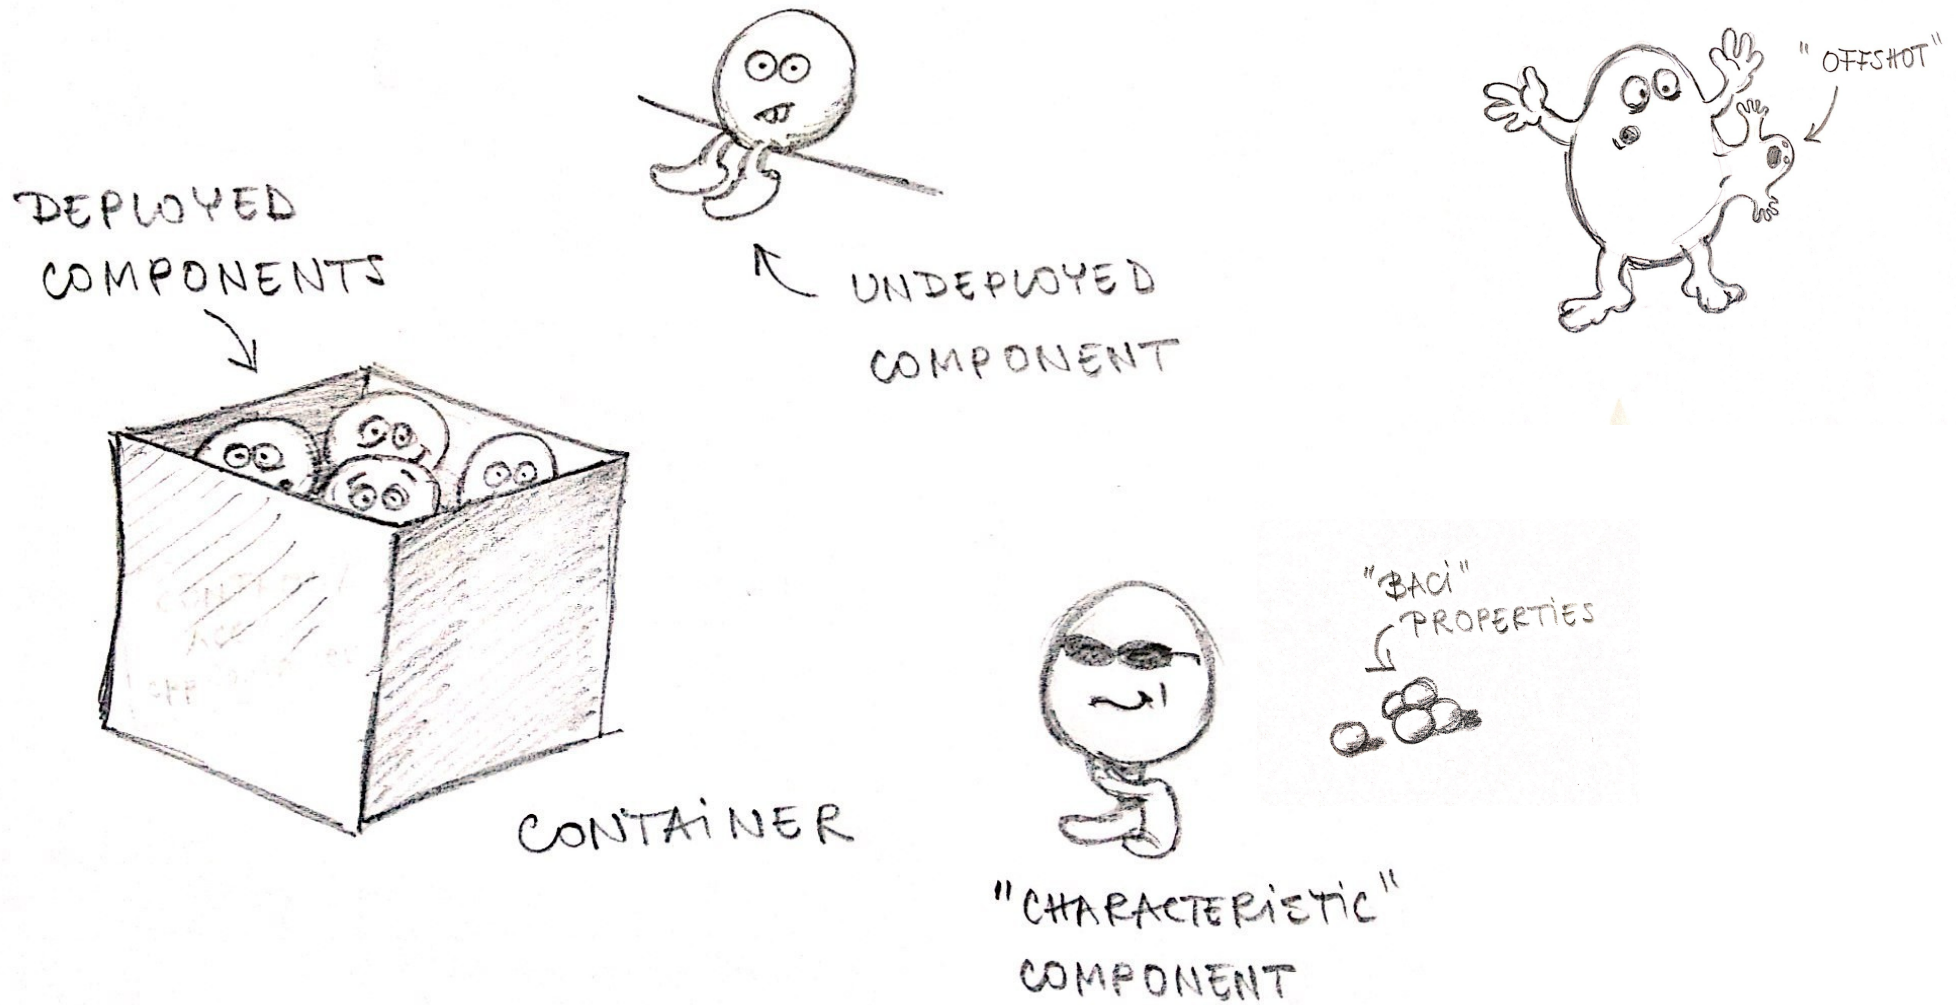

ALMA Software Overview

*Rafael Hiriart – ALMA SW Workshop
September 2013*

Bird-eye View

... In More Detail

ACS Framework

CONTROL Architecture

Device Architecture

Obs. Modes, Scans & Subscans

(THE OBS. MODE IS A "FAT" COMPONENT.)

DC, Telcal & QuickLook

Baseline Correlator