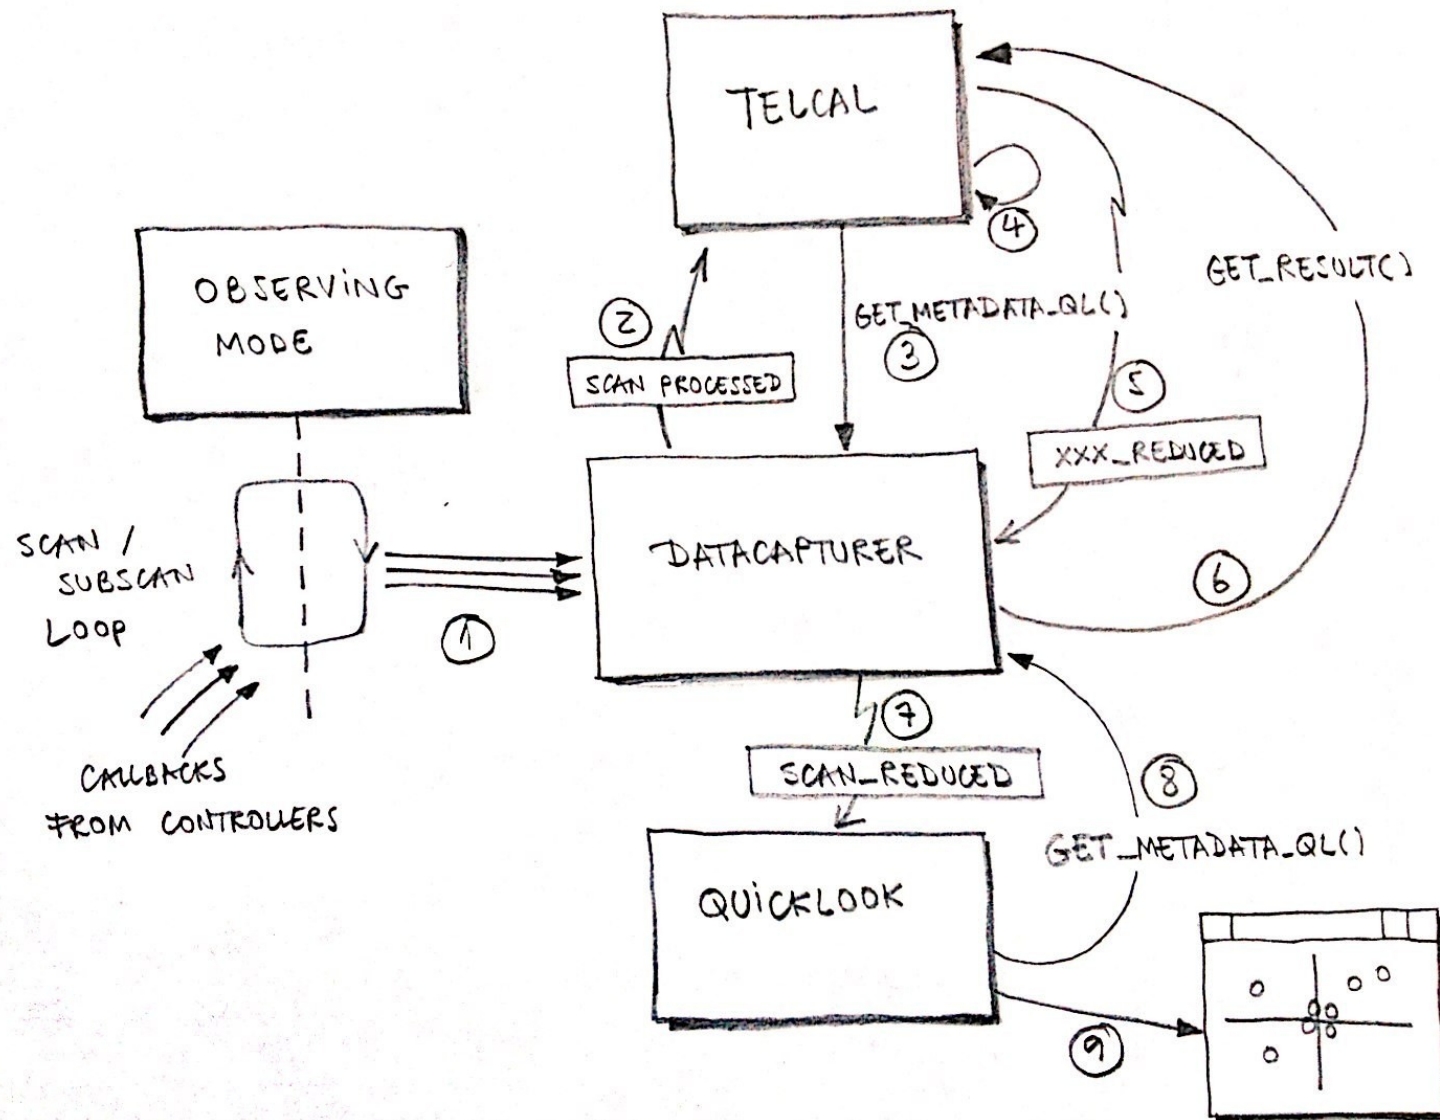

ALMA Software Overview

*Rafael Hiriart – ALMA SW Workshop
September 2013*

Bird-eye View

... In More Detail

ACS Framework

CONTROL Architecture

Device Architecture

Obs. Modes, Scans & Subscans

(THE OBS. MODE IS A "FAT" COMPONENT.)

DC, Telcal & QuickLook

Baseline Correlator