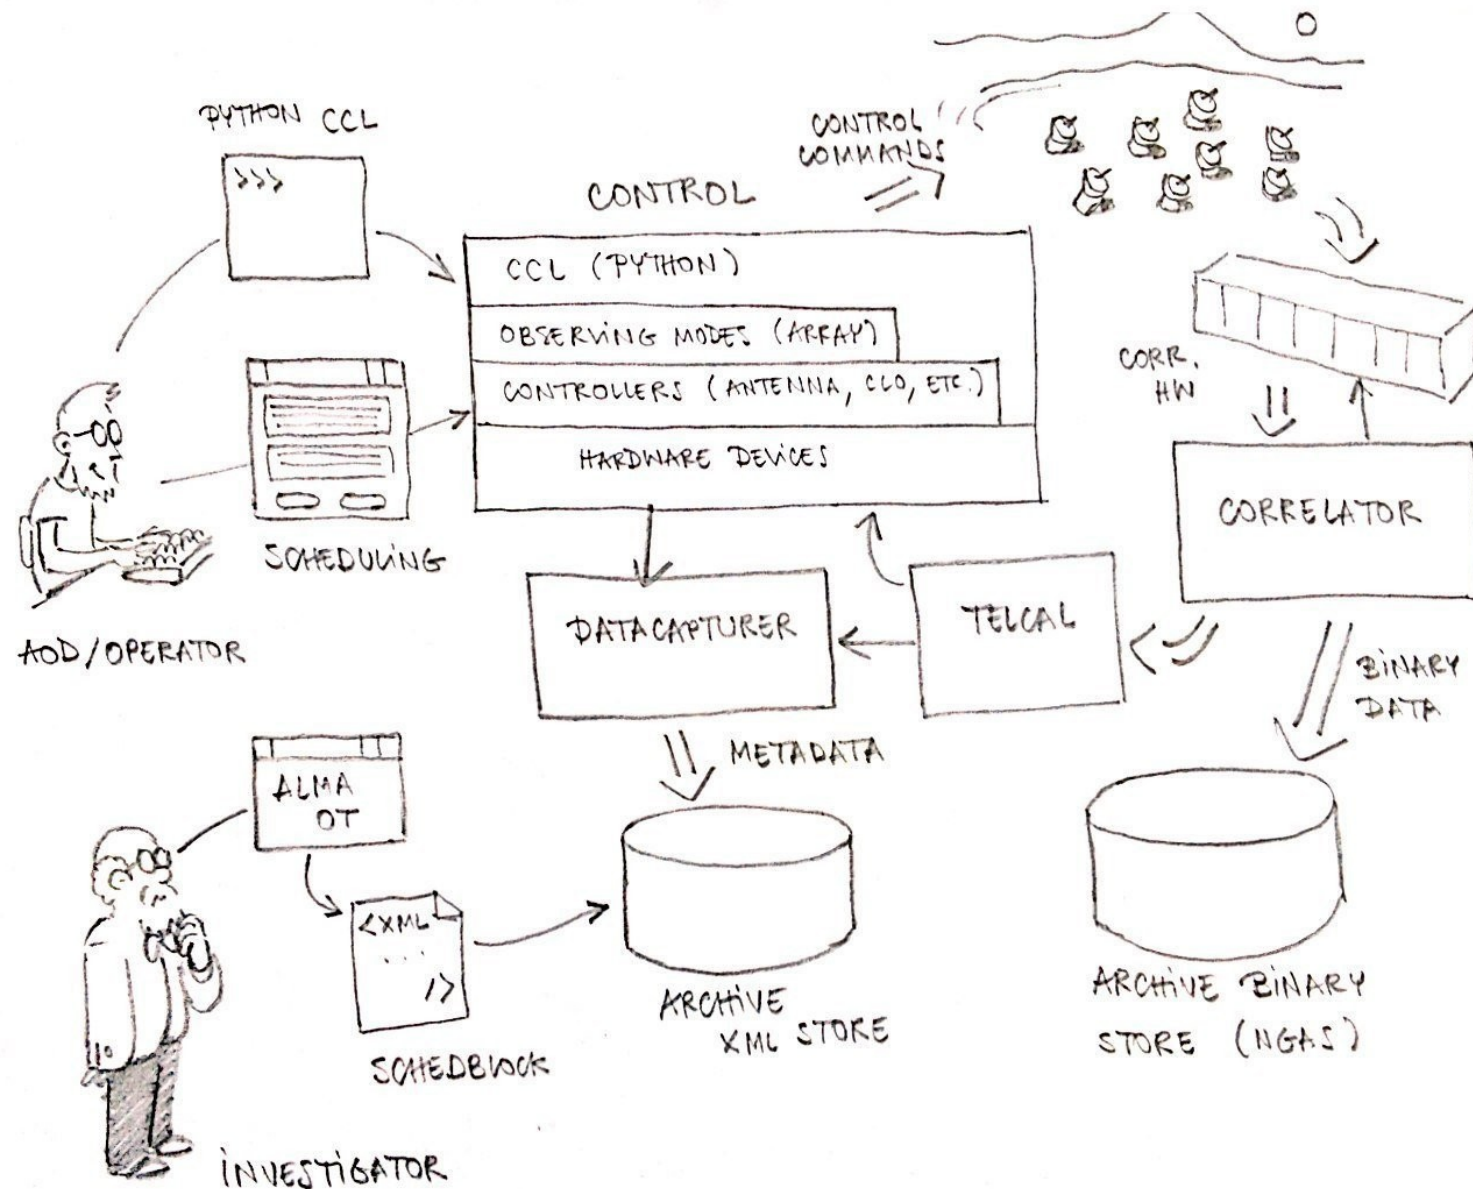

ALMA Software Overview

*Rafael Hiriart – ALMA SW Workshop
September 2013*

Bird-eye View

... In More Detail

ACS Framework

CONTROL Architecture

Device Architecture

Obs. Modes, Scans & Subscans

(THE OBS. MODE IS A "FAT" COMPONENT.)

DC, Telcal & QuickLook

Baseline Correlator