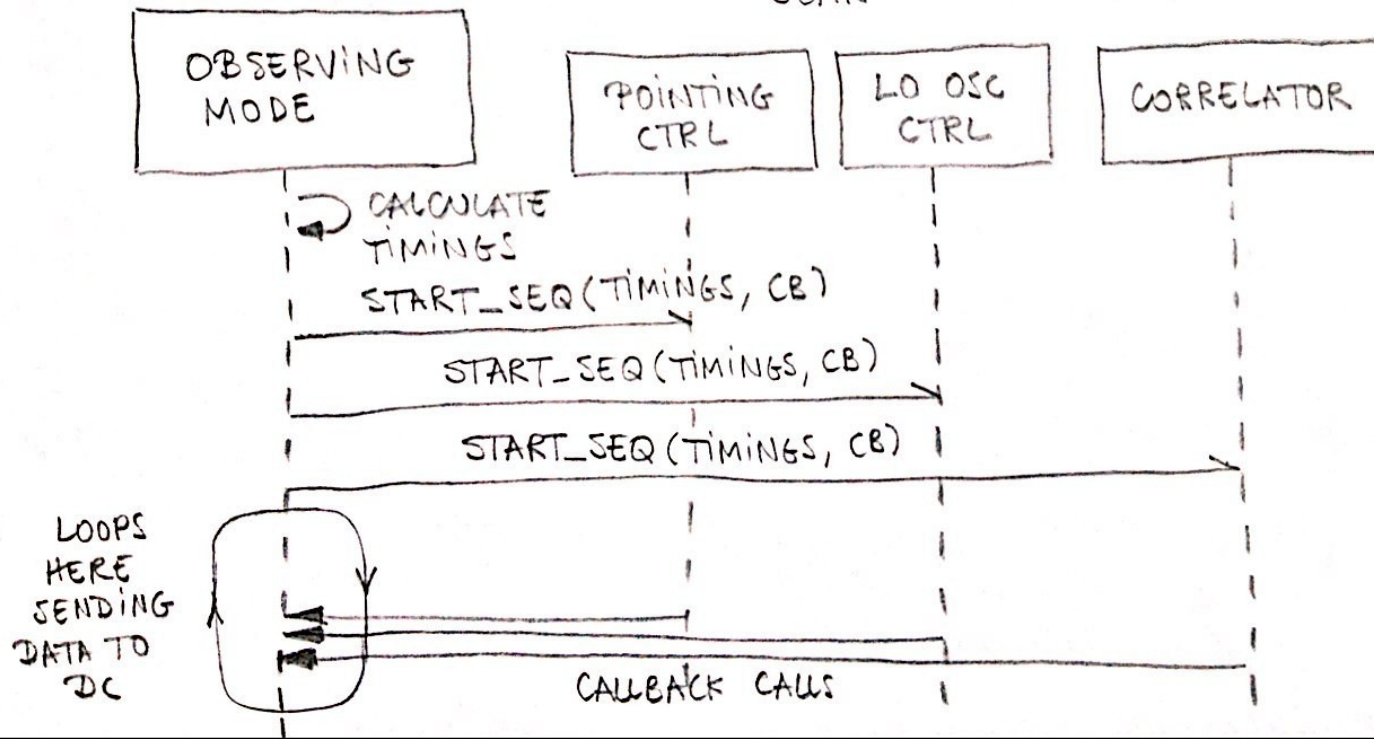

ALMA Software Overview

*Rafael Hiriart – ALMA SW Workshop
September 2013*

Bird-eye View

... In More Detail

ACS Framework

CONTROL Architecture

Device Architecture

Obs. Modes, Scans & Subscans

(THE OBS. MODE IS A "FAT" COMPONENT.)

DC, Telcal & QuickLook

Baseline Correlator